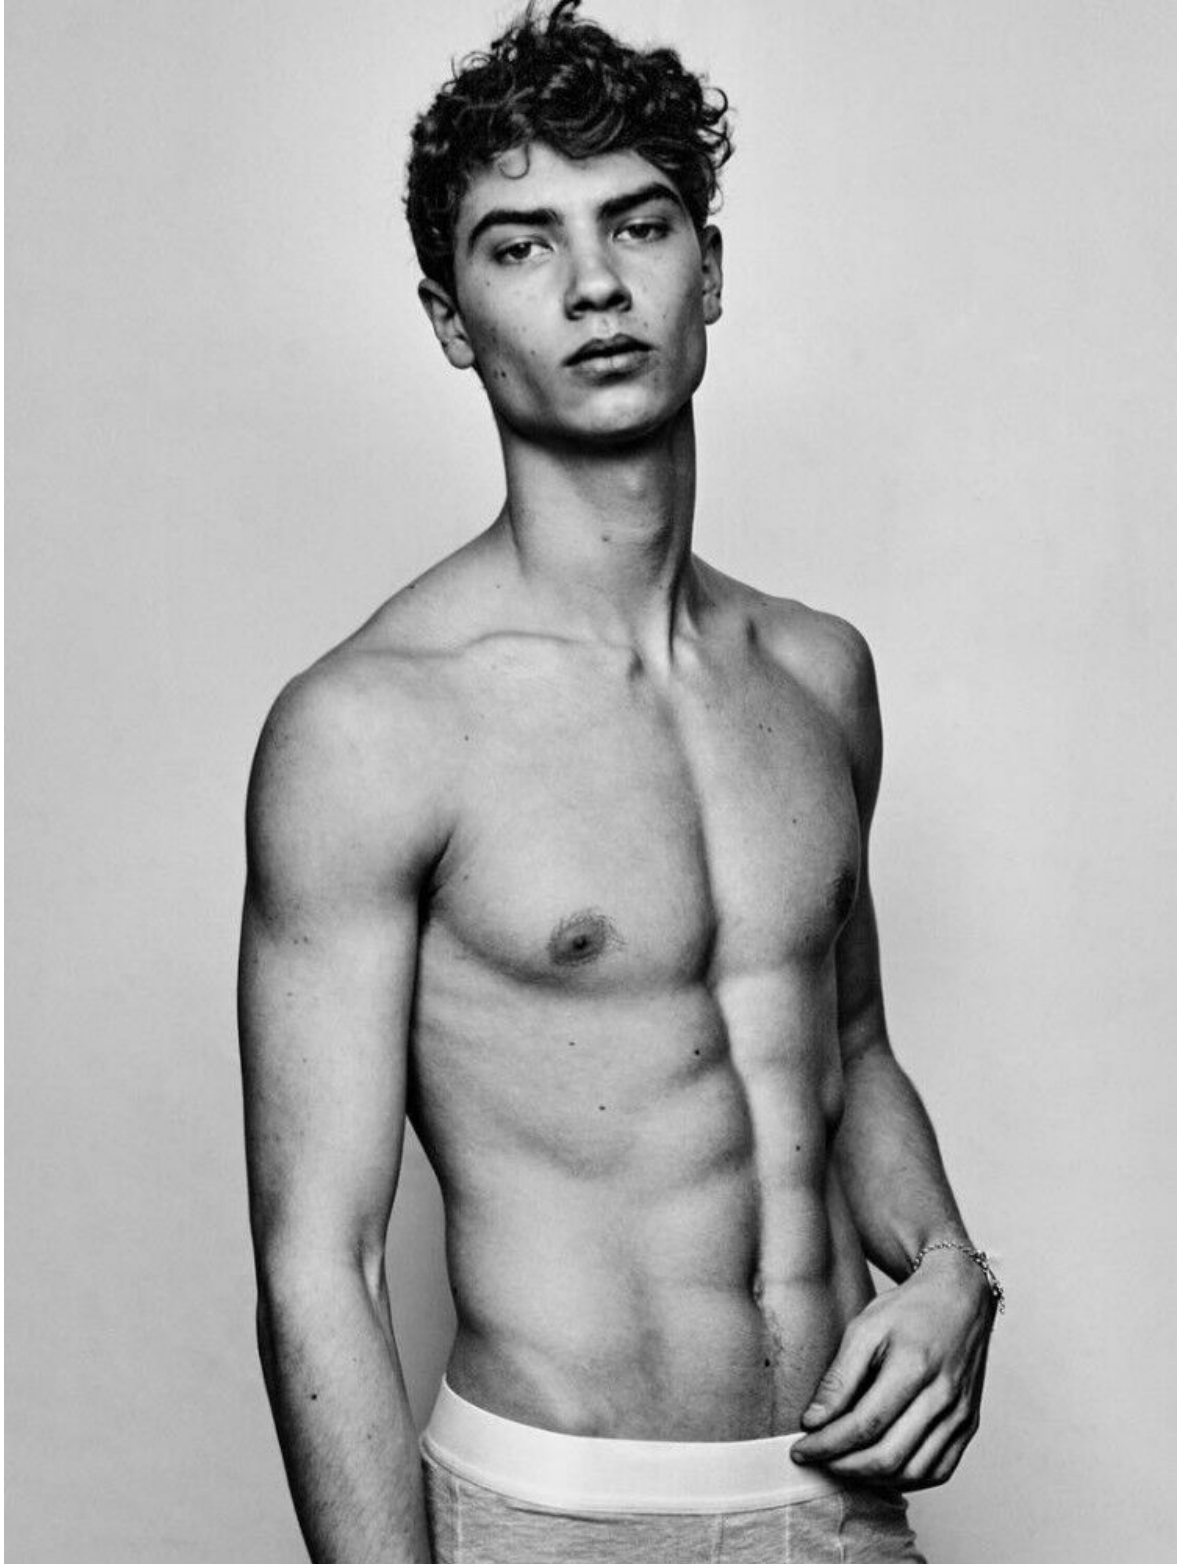

JONAH KOZLOVSKY

height 6'1" · bust 37" · waist 32.5" · hips 36" · suit 48
shoes size 44 EU/13 US/10 UK · hair brown · eyes green